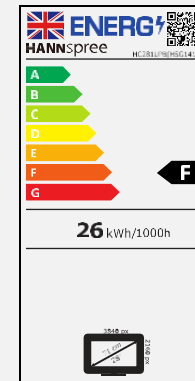

VIEWING ANGLE, VESA

170°/160° Wide
Viewing Angle

USB Power
Delivery
(5V-1.5A)

OTHER FEATURES

ECO
Friendly

Low Blue
Light
Mode

Tilt

Flicker
Free

Display Size	71,1 cm / 28" Diagonal
Panel Type	LED Backlight TN Panel
Aspect Ratio	16:9
Resolution (H x V)	3840 x 2160 Ultra-HD 4K
Brightness (Typ.)	350cd/m ²
Contrast (Typ.)	1.000:1 (Typical)
Contrast (Active)	10.000.000:1 (Active)
Viewing Angle L/R; U/D	170° H – 160° V (CR >10)
Response Time	5 msec
Pixel Pitch	0,1617 (H) x 0,158 (V) mm
Panel Surface	Anti-Glare, Haze-level: 25%; Hard Coating: 3H
Display Colors	1.073G (8 bits + High FRC) Wide Color Gamut 125% sRGB, 90% NTSC
Horizontal Frequency	30 ~ 135 kHz
Vertical Frequency	60 ~ 75 Hz
Max Display Frequency	3840 x 2160 @ 60Hz
Input 1	HDMI 2.0
Input 2	DP 1.4 x 2
Input 3	USB, Power Delivery 5V – 1 A
Buil-in Speakers	Yes, 2W x 2, 4Ω, Earphone jack
Power Consumption	On: 25,5W; Standby: 0,3W; Off: 0,2W
AC Power Range	External PSU DC: 12V – 5A Input: AC 100 ~ 240 Volt; 50 ~ 60 Hz
Product Dimensions	650 x 182 x 463 mm with stand (W x D x H) 650 x 55 x 372 mm without stand (W x D x H)
Packing Dimensions	720 x 110 x 445 mm (W x D x H)
Net / Gross Weight	4,7 Kg / 6,2 Kg

VESA Mounting	Yes, 100 x 100 mm
Monitor Stand	Normal Stand
Tilt / Kensington Lock	-5° ~ +15° (±2°) / Yes
Pivot / Swivel	- / -
Controls	MENU, + / Bri, - / Vol, Input, POWER
Color	Normal, Warm, Cool, User Modes
Preset Mode	Standard, ECO, Game, Movie Modes
Bezel & Color Plan	Front Bezel: Black Texture Rear Cover, Arm & Base: Black Texture
On Screen Display	7 OSD Languages
Accessory	Power Adaptor; Power Cable (1,5m); HDMI Cable (1,5m); Quick Start Guide; Warranty Card
Other Features	PIP: Picture In Picture / PBP: Picture By Picture Low Blue Light Mode / Flicker Free