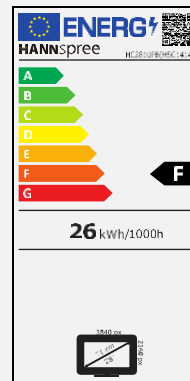

VESA Mounting	Yes, 100 x 100 mm
Monitor Stand	Normal Stand
Tilt / Kensington Lock	-5° ~ +15° (±2°) / Yes
Pivot / Swivel	- / -
Controls	MENU, + / Bri, - / Vol, Input, POWER
Color	Normal, Warm, Cool, User Modes
Preset Mode	Standard, ECO, Game, Movie Modes
Bezel & Color Plan	Front Bezel: Black Texture Rear Cover, Arm & Base: Black Texture
On Screen Display	7 OSD Languages
Accessory	Power Adaptor; Power Cable (1,5m); HDMI Cable (1,5m); Quick Start Guide; Warranty Card
Other Features	PIP: Picture In Picture / PBP: Picture By Picture Low Blue Light Mode / Flicker Free

Supplier's Name	HANNspree
Model Name	HC281UPB
Energy efficiency class for standard Dynamic Range (SDR)	F
Annual Energy Power Consumption (kWh/1000h)	26 kWh/1000h
On mode power demand for Standard Dynamic Range (SDR)	25,5 W
Off mode power demand (W)	0,2 W
Standby mode power demand (W)	0,3 W
Screen Diagonal (cm / inches)	71,1cm / 28"
Resolution	3840 x 2160